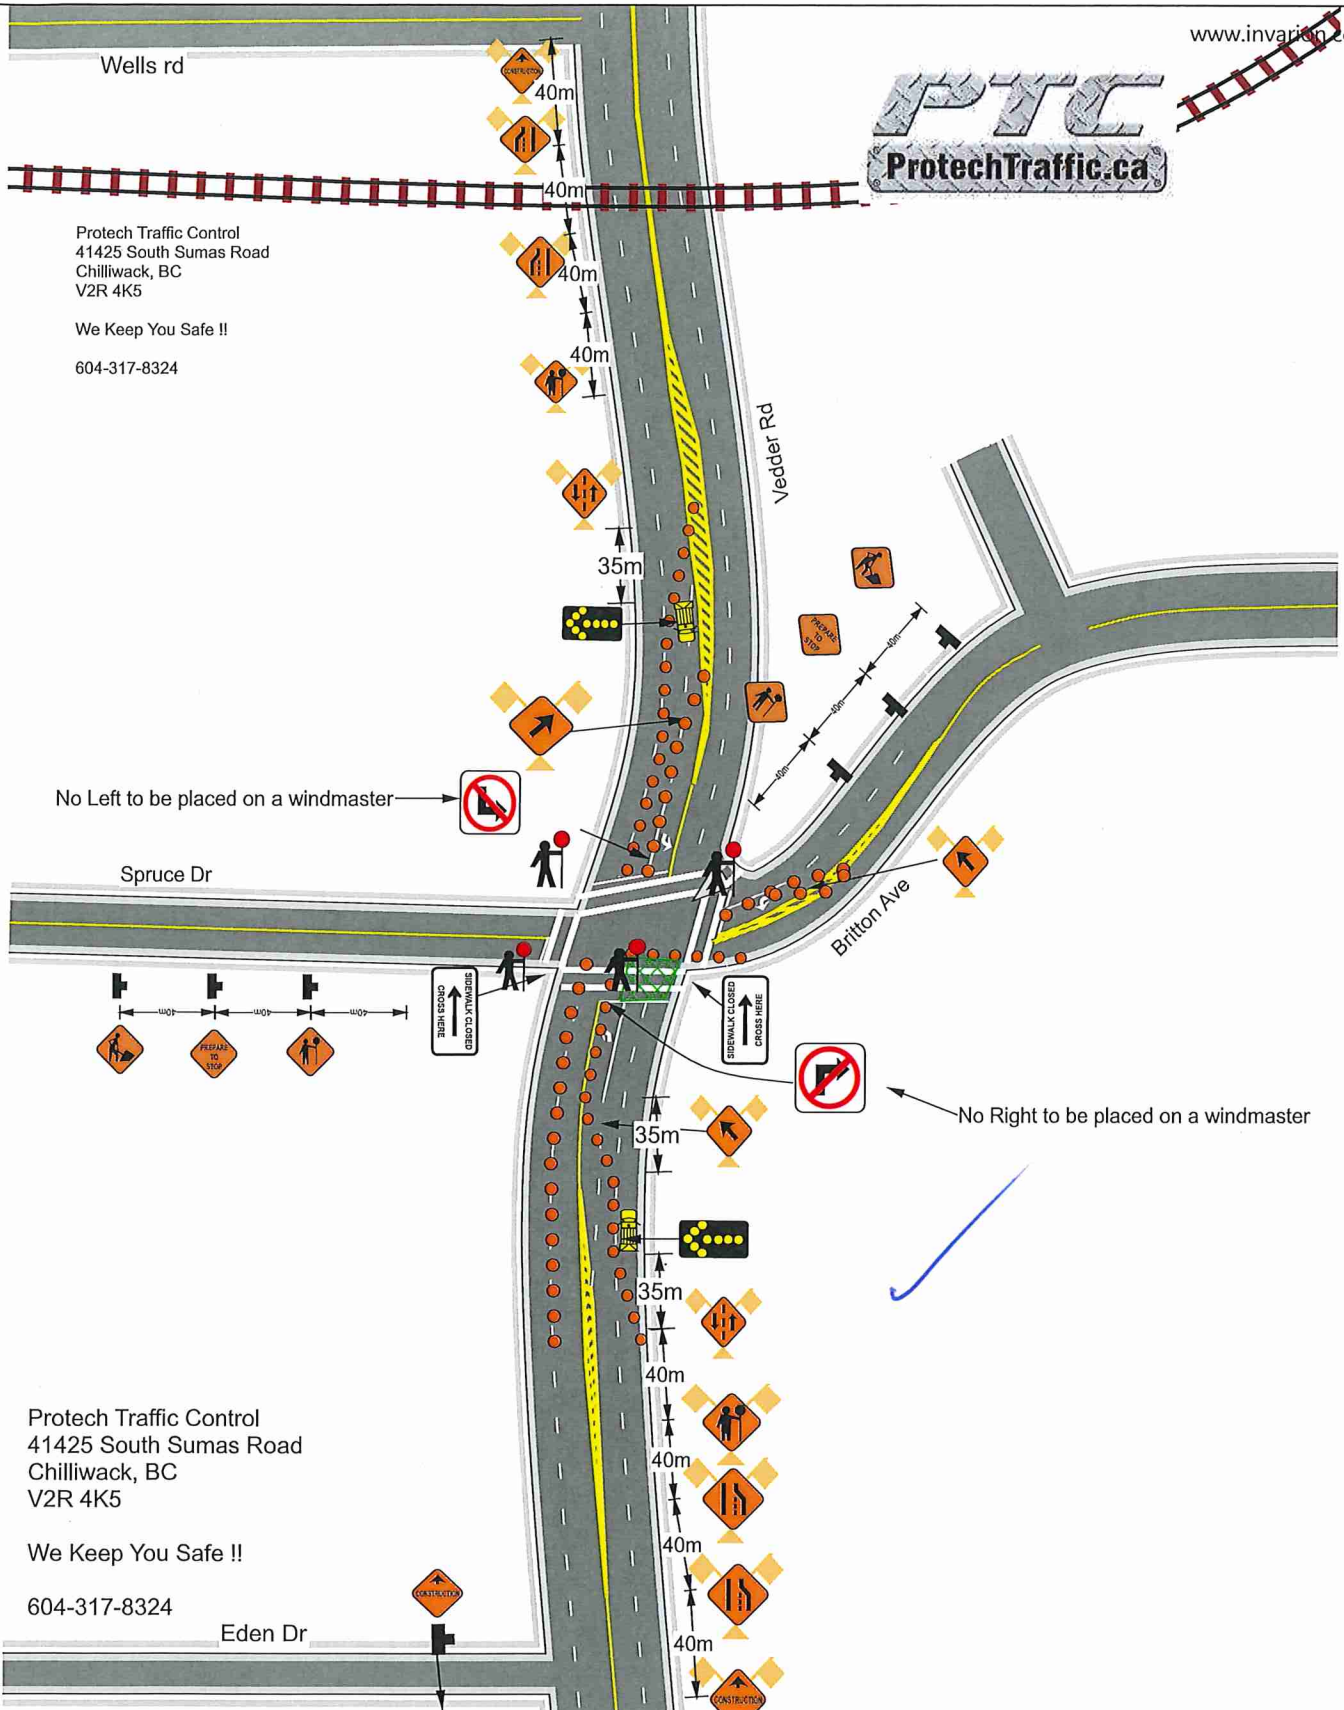

Protech Traffic Control  
41425 South Sumas Road  
Chilliwack, BC  
V2R 4K5  
We Keep You Safe !!  
604-317-8324

Protech Traffic Control  
41425 South Sumas Road  
Chilliwack, BC  
V2R 4K5  
We Keep You Safe !!  
604-317-8324

	<b>Date:</b> 03-12-2018 <b>Author:</b> LG Project: Mac&Ross Vedder Rd
	<b>Comments:</b> Figure 11.12: Two-Lane Closure – Multilane Intersection – Short and Long Duration
	March 13, 14, 15th and 16th – night work starting at 6pm. Britton and Vedder. Our Company will be exposing the existing gas line in readiness for tie-in, than will be crossing the intersection of Vedder and Britton We will require the traffic light to be turned off.